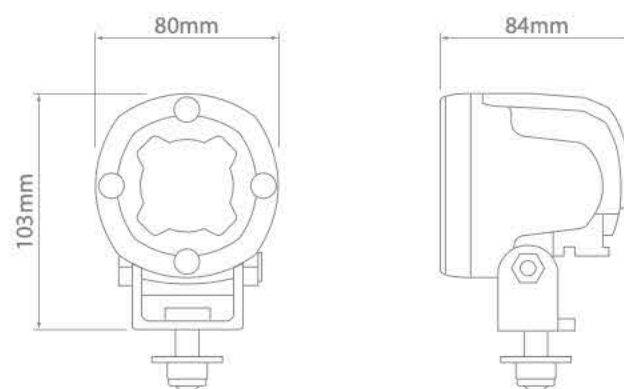

Nordic Heavy Duty LED

CANIS LED N2001

- Ultra compact & lightweight.
- Extensive multi-voltage.
- Extreme shock resistance.
- Over voltage, over temperature, spike & polarity protected.
- Environmentally sealed – IP68, IP6K9K.
- Robust cast alloy body.
- TE DEUTSCH compatible connector encapsulated in body.
- 5-year warranty.

Theoretical Lumen Output :	1,600lm
Operating Lumen Output :	1,000lm
Operational Voltage :	9-68V
Current Draw :	0.25A @ 48V
Max Power Consumption :	13W
LED Lifetime :	50,000 Hrs
Connector :	DT Style – 2 Pin
Mount :	Single Bolt M10
Shock :	60G
Vibration :	15.3G rms 24-2000Hz
Lens :	Polycarbonate
Body :	Aluminium
Weight :	0.6kg
Ingress Protection :	IP68, IP6K9K
Salt Mist :	ISO 9227
EMC :	ISO 13766, ISO 14982, ISO 7637-2
Operating Temperature :	-40°C to 85°C
Colour Temperature :	5700K
Light Source :	Single Lumileds® Luxeon M LED

Supplied with genuine TE DEUTSCH 2 pin connector

Nordic Heavy Duty LED

CANIS LED N2001 – Wide Flood

Part No.

980-101

Operational Voltage

9-68